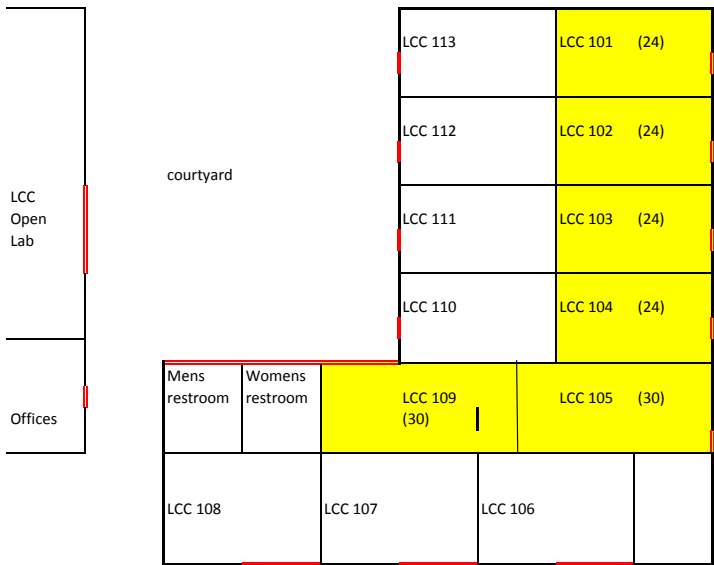

(Not to SCALE)

Not to Scale (5 minute walk from LCC and SCI Buildings to CTE Building) -->

Park Here!

< **Large Parking Lot** >

Park Here!

South Side of Campus